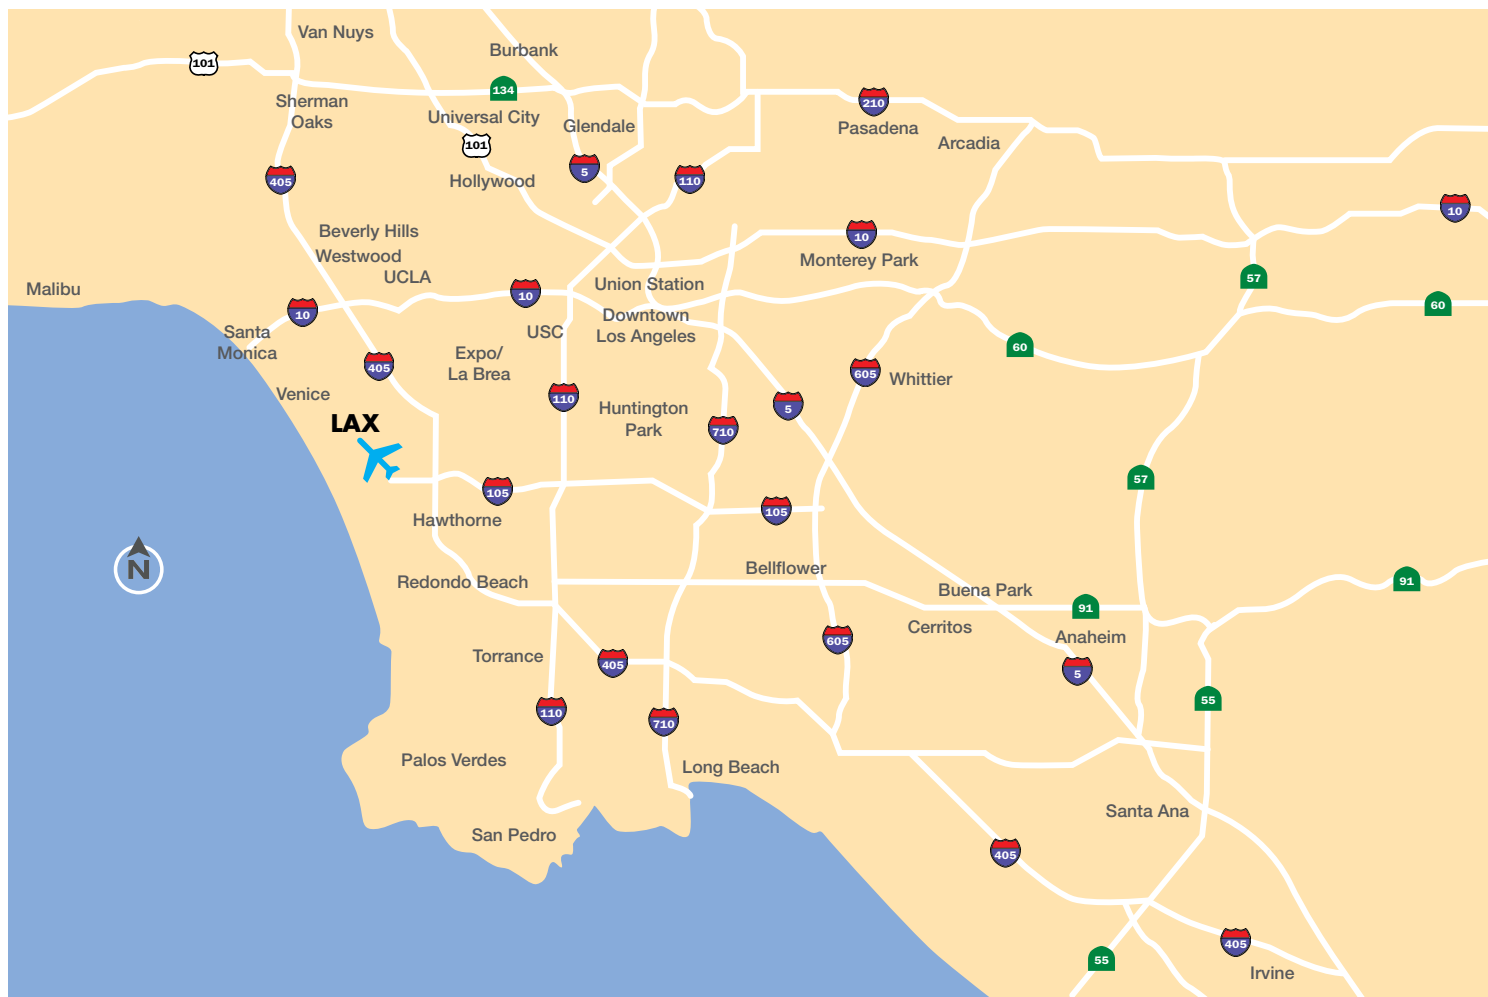

Tom Bradley International Terminal

Ticketing and Departures Level

DEPARTURES LEVEL

FOOD AND BEVERAGE

- 3 Lamill Coffee
- 4 James' Beach
- 10 Larder At Tavern
- 11 Panda Express
- 12 Marmalade Cafe
- 13 800 Degrees Pizza
- 14 Umami Burger
- 16 Chaya Brasserie
- 17 Border Grill
- 19 Petrossian Caviar & Champagne Bar
- 24 Ink.Sack
- 27 Vino Volo
- 34 Starbucks
- 36 Vanilla Bake Shop
- 39 Pinkberry
- 43 Starbucks Evenings
- 44 Scoreboard LA
- 45 Ill Forks Steakhouse
- 46 Lucky Fish
- 47 Drink LA

DUTY FREE

- 18 Fashion & Watches
- 26 GUCCI
- 30 Burberry
- 32 Hermes
- 33 Beauty & Spirits

SHOPPING

- 1 See's Candies
- 2 Bead Factory
- 6 The Economist
- 7 Relay
- 8 Tumi
- 9 Porsche Design
- 15 Hugo Boss
- 20 iStore Boutique
- 21 Michael Kors
- 22 Emporio Armani
- 23 Victoria's Secret
- 25 Fred Segal
- 28 Coach
- 29 BVLGARI

ARRIVALS LEVEL

OTHER SERVICES

- ATM
- Interactive Visitors Centers
- Luggage Carts provided by Smart Carte
- Volunteer Information Professionals (VIP)
- Daniel's Bistro
- Hudson News
- Mobile Phone Rental
- Petals Flower Shop

Tom Bradley International Terminal

Map / Terminal Vertical Circulation

TERMINAL VERTICAL CIRCULATION

GROUND TRANSPORTATION

-  Hotel & Parking Lot Shuttle
-  LAX Shuttle Buses
 - Airline Connections - A Bus
 - Parking Lot C - C Bus
 - City Bus Center - C Bus
 - Off-Airport Rental Car Terminal - C Bus
 - Metro Station (Green Line) - G Bus
-  FlyAway, Buses & Long Distance Vans
-  Shared Ride Vans
-  Rental Car Shuttle
-  Taxi