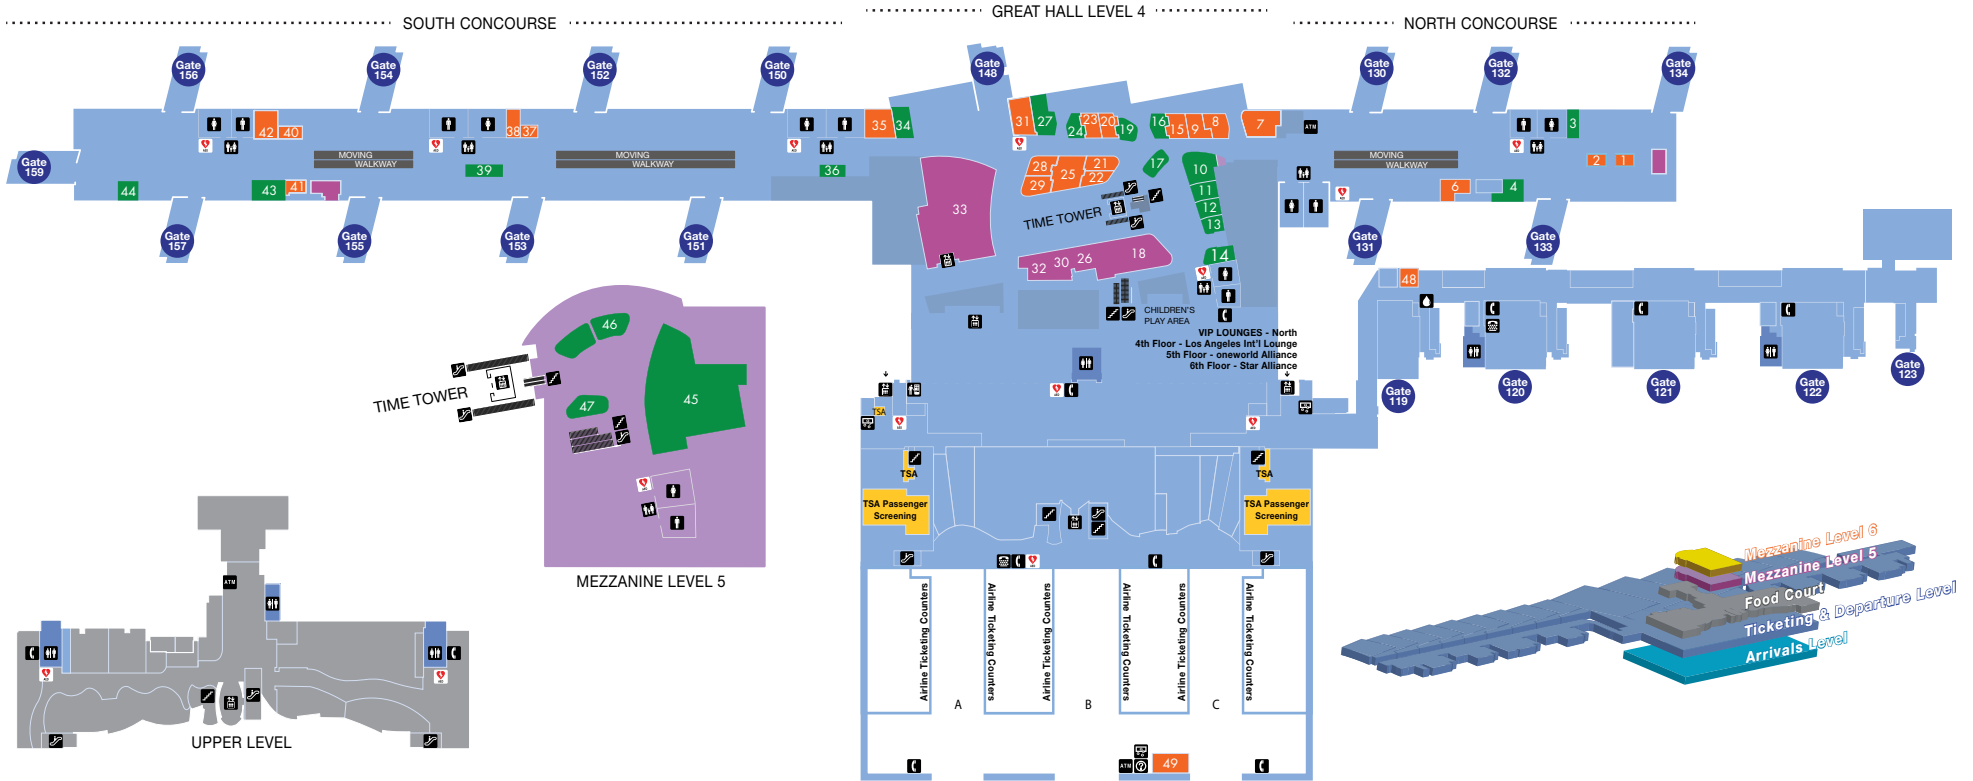

Tom Bradley International Terminal

Ticketing and Departures Level

DEPARTURES LEVEL

FOOD AND BEVERAGE

- 3 Lamill Coffee
- 4 James' Beach
- 10 Larder At Tavern
- 11 Panda Express
- 12 Marmalade Cafe
- 13 800 Degrees Pizza
- 14 Umami Burger
- 16 Chaya Brasserie
- 17 Border Grill
- 19 Petrossian Caviar & Champagne Bar
- 24 Ink.Sack
- 27 Vino Volo
- 34 Starbucks
- 36 Vanilla Bake Shop
- 39 Pinkberry
- 43 Starbucks Evenings
- 44 Scoreboard LA
- 45 Ill Forks Steakhouse
- 46 Lucky Fish
- 47 Drink LA

ARRIVALS LEVEL

OTHER SERVICES

- ATM
- Interactive Visitors Centers
- Luggage Carts provided by Smart Carte
- Volunteer Information Professionals (VIP)
- Daniel's Bistro
- Hudson News
- Mobile Phone Rental
- Petals Flower Shop

LEGEND

- ATM
- Information
- Automated Retail
- Pay Phones
- Baggage
- Restroom - Men
- Car Rental
- Restroom - Women
- Currency Exchange
- Stairs
- Defibrillator
- TDD Pay Phones
- Departure
- Ticketing
- Elevator
- Water Vending
- Escalator

Tom Bradley International Terminal

Map / Terminal Vertical Circulation

TERMINAL VERTICAL CIRCULATION

GROUND TRANSPORTATION

-  Hotel & Parking Lot Shuttle
-  LAX Shuttle Buses
 - Airline Connections - A Bus
 - Parking Lot C - C Bus
 - City Bus Center - C Bus
 - Off-Airport Rental Car Terminal - C Bus
 - Metro Station (Green Line) - G Bus
-  FlyAway, Buses & Long Distance Vans
-  Shared Ride Vans
-  Rental Car Shuttle
-  Taxi