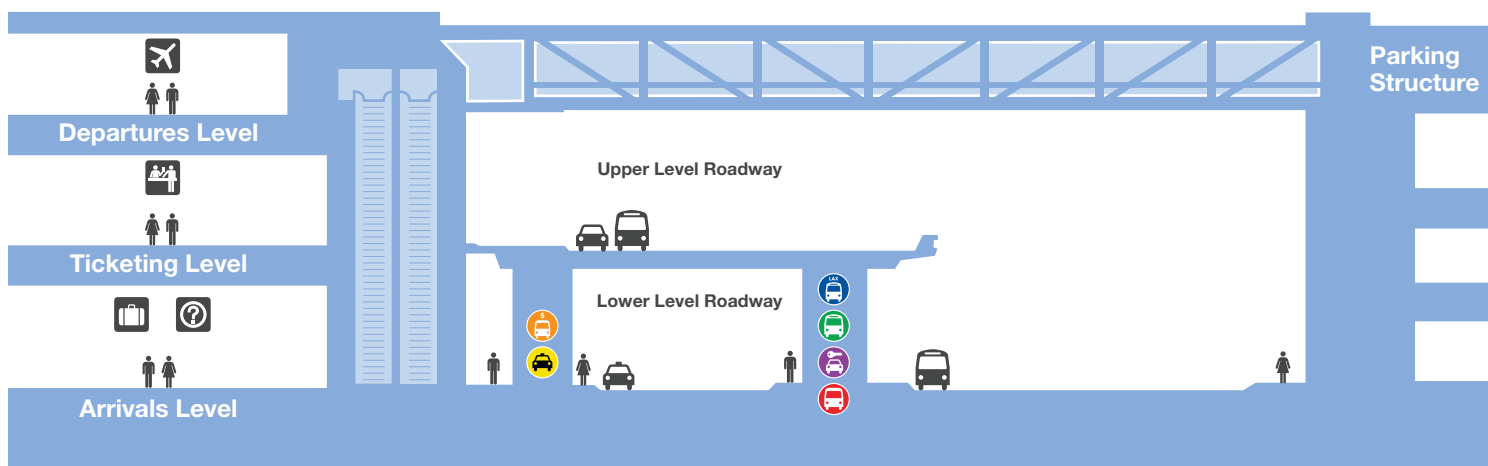

LEGEND

- ATM
- Information
- Automated Retail
- Pay Phones
- Baggage
- Restroom - Men
- Car Rental
- Restroom - Women
- Currency Exchange
- Stairs
- Defibrillator
- TDD Pay Phones
- Departure
- Ticketing
- Elevator
- Water Vending
- Escalator

Tom Bradley International Terminal

Map / Terminal Vertical Circulation

TERMINAL VERTICAL CIRCULATION

GROUND TRANSPORTATION

-  Hotel & Parking Lot Shuttle
-  LAX Shuttle Buses
 - Airline Connections - A Bus
 - Parking Lot C - C Bus
 - City Bus Center - C Bus
 - Off-Airport Rental Car Terminal - C Bus
 - Metro Station (Green Line) - G Bus
-  FlyAway, Buses & Long Distance Vans
-  Shared Ride Vans
-  Rental Car Shuttle
-  Taxi