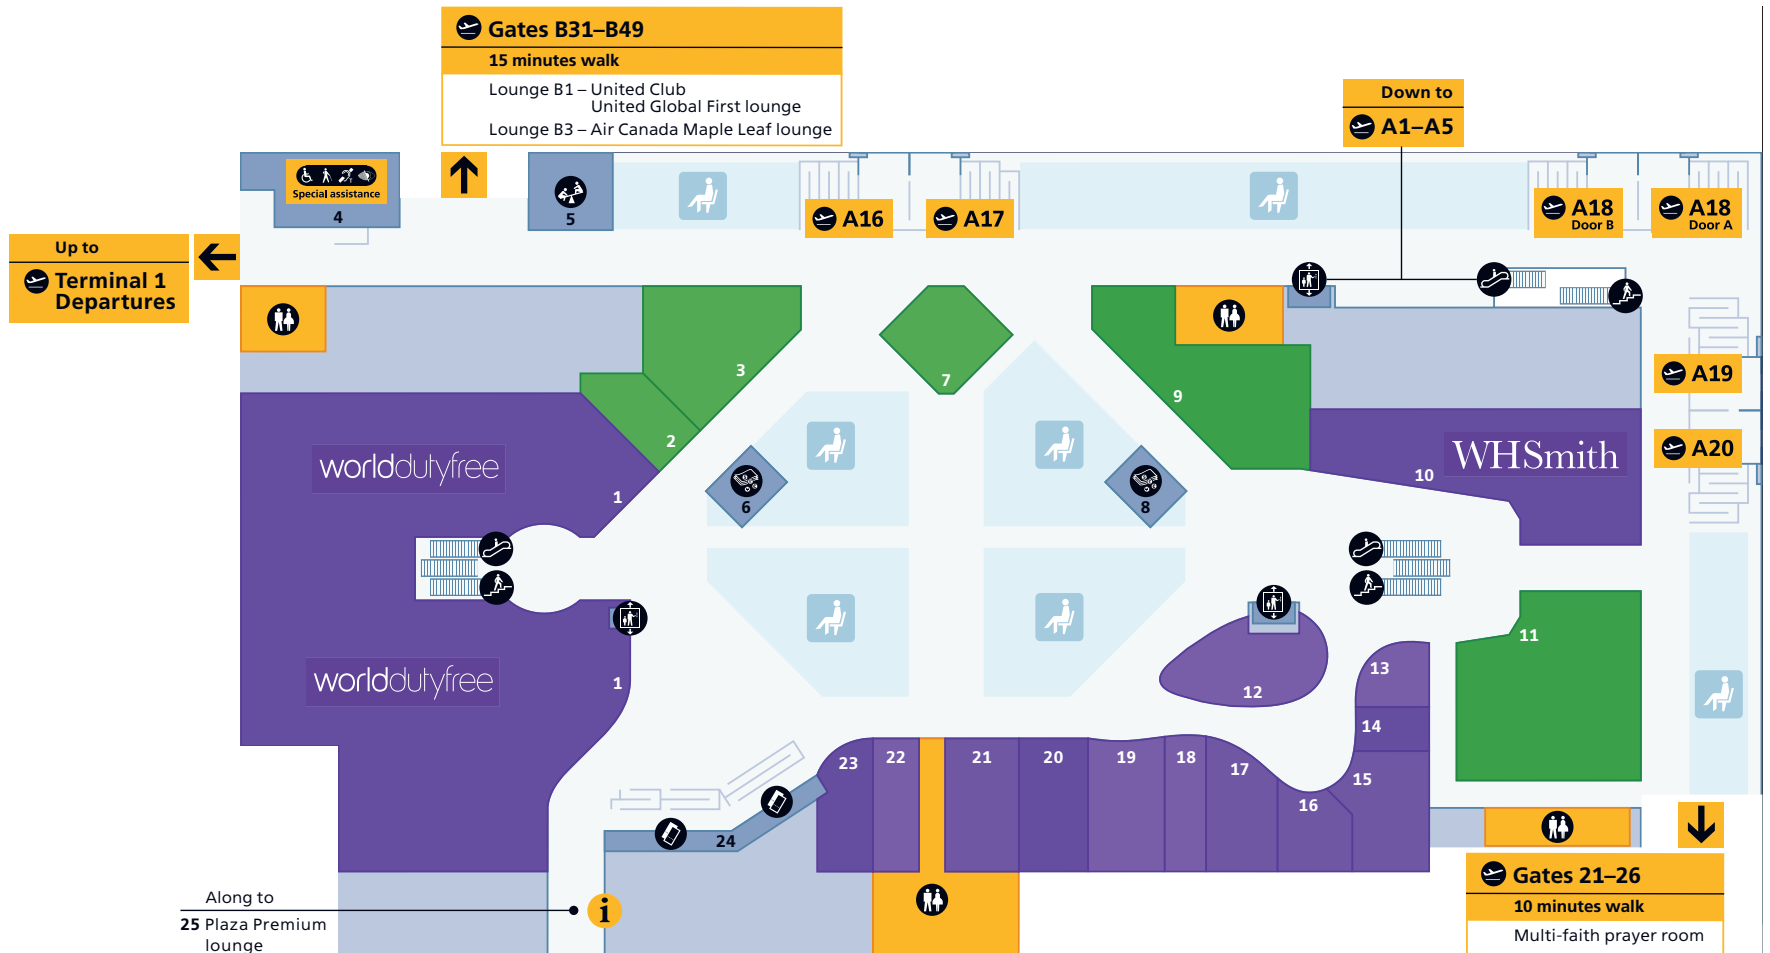

Services		
Airline lounges	Commercial exports 9	Seating
Lounge A2 16	Escalator	Stairs
Aer Lingus	Information	Toilets
Gold Circle lounge	Internet facility	Accessible toilet All
Lounge A3 7	Lift	Baby care All
Plaza Premium lounge	Pharmacy	Drinking fountain All
Bureau de change	Postbox	VAT refunds managed by Travelax 8
Moneycorp 10		
Travelax 22		
Free Wi-Fi is available throughout the terminal. Network name: _Heathrow Wi-Fi		

Contents

Heathrow Airport overview	1
Check-in	2
Departures	
Level 5 (Check-in Level)	3
Level 4 (Gates A1-A26)	4
Terminal 2B (Gates B31-B49)	5
Arrivals	
Arrivals	6
Onward travel	7

Terminal 2

Departures

Level 4 (Gates A1–A26)

Food and drink			
Cafés		Bars & restaurants	
Ca'puccino	9	Caviar House & Prunier Seafood Bar	7
Caviar House & Prunier	2	La Salle	11
		Leon	3

Services			
Airline lounges	Bureau de change	Seating	
Lounge B1 near gate B46	Moneycorp 8	Special assistance 4	
United Club	Travelax 6	Stairs	
United Global First lounge	Escalator	Ticket sales 24	
Lounge B3 near gate B44	Information	Toilets	
Air Canada Maple Leaf lounge	Lift	Accessible toilet All	
Plaza Premium lounge 25	Multi-faith prayer room	Baby care All	
Airline service desk 24	Play area 5	Drinking fountain All	
Free Wi-Fi is available throughout the terminal. Network name: _Heathrow Wi-Fi			

Contents

Heathrow Airport overview	1
Check-in	2
Departures	
Level 5 (Check-in level)	3
Level 4 (Gates A1–A26)	4
Terminal 2B (Gates B31–B49)	5
Arrivals	
Arrivals	6
Onward travel	7

Shopping

Boots +	2
Excess Baggage Company	4
SIM Local	9
WHSmith	3
World Duty Free	13