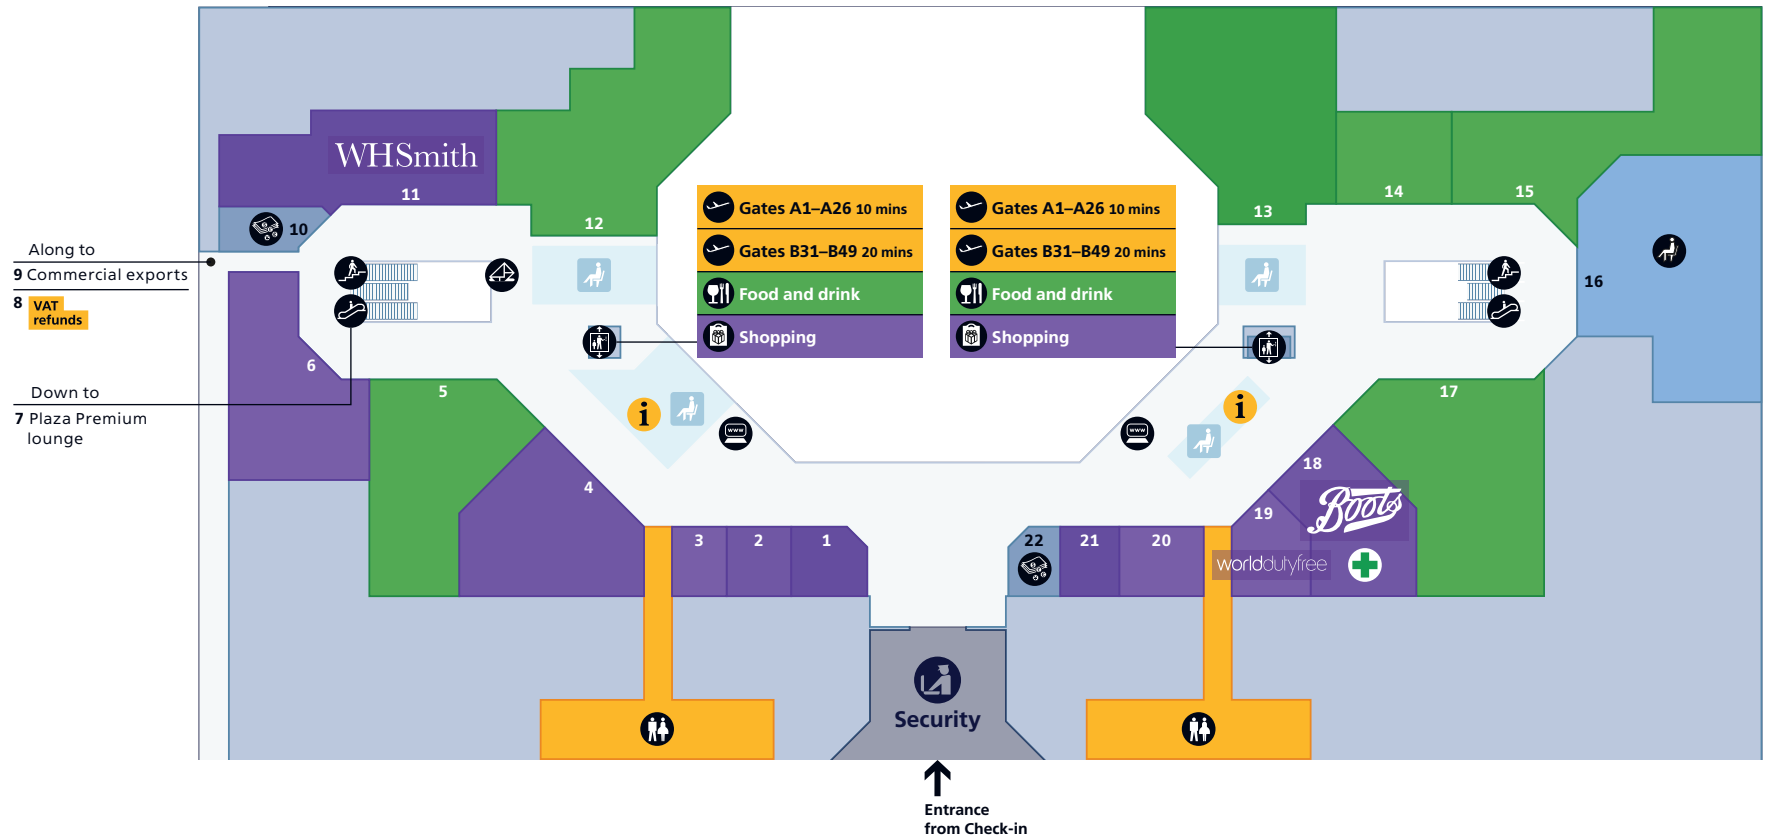

Ticket desks			
Aegean Airlines	14	Ethiopian Airlines	13
Aer Lingus	15	EVA Air	16
Air Canada	16	LOT Polish Airlines	15
Air China	16	Lufthansa	15
Air New Zealand	14	SAS – Scandinavian Airlines	14
ANA	14	Singapore Airlines	16
Asiana Airlines	14	South African Airways	14
Austrian	15	Swiss International Air lines	15
Avianca	13	TAP Portugal	14
Brussels Airlines	15	Thai Airways	16
Croatia Airlines	15	Turkish Airlines	16
Egypt Air	13	United Airlines	13

Contents

Heathrow Airport overview	1
Check-in	2
Departures	
Level 5 (Check-in level)	3
Level 4 (Gates A1–A26)	4
Terminal 2B (Gates B31–B49)	5
Arrivals	
Arrivals	6
Onward travel	7

Terminal 2

Departures

Level 5 (Check-in level)

Food and drink			
Cafés		Bars & restaurants	
Ca'puccino	9	Caviar House & Prunier Seafood Bar	7
Caviar House & Prunier	2	La Salle	11
		Leon	3

Services			
Airline lounges	Bureau de change	Seating	
Lounge B1 near gate B46	Moneycorp 8	Special assistance 4	
United Club	Travelax 6	Stairs	
United Global First lounge	Escalator	Ticket sales 24	
Lounge B3 near gate B44	Information	Toilets	
Air Canada Maple Leaf lounge	Lift	Accessible toilet All	
Plaza Premium lounge 25	Multi-faith prayer room	Baby care All	
Airline service desk 24	Play area 5	Drinking fountain All	
Free Wi-Fi is available throughout the terminal. Network name: _Heathrow Wi-Fi			

Contents

Heathrow Airport overview	1
Check-in	2
Departures	
Level 5 (Check-in level)	3
Level 4 (Gates A1–A26)	4
Terminal 2B (Gates B31–B49)	5
Arrivals	
Arrivals	6
Onward travel	7

Shopping

Boots +	2
Excess Baggage Company	4
SIM Local	9
WHSmith	3
World Duty Free	13