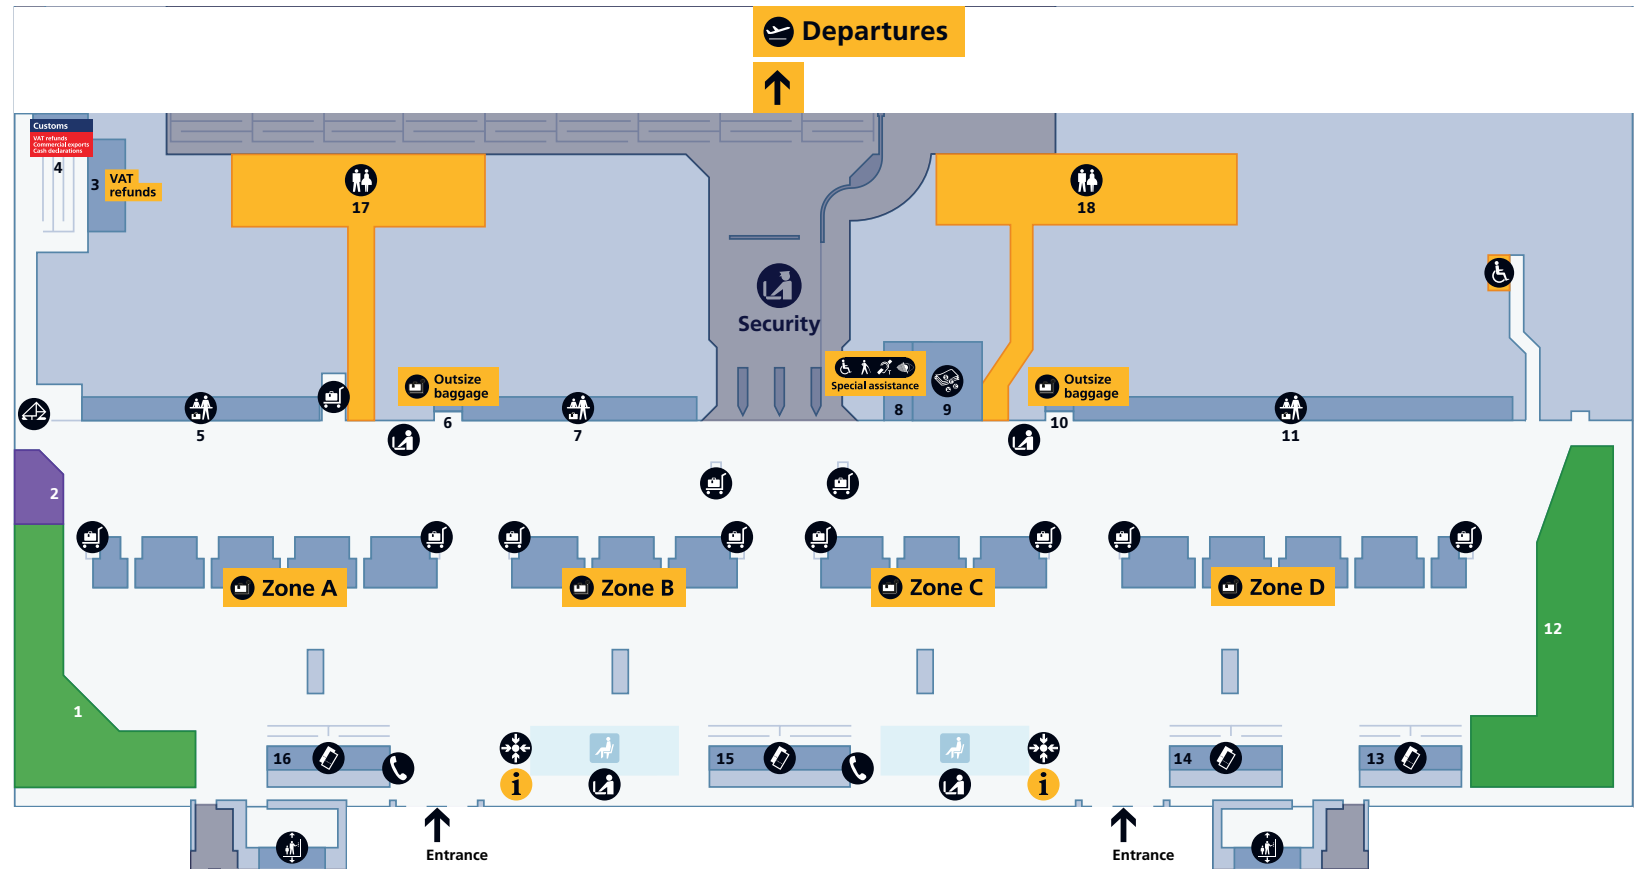

Heathrow Airport

Overview

Contents

Heathrow Airport overview	1
Check-in	2
Departures	
Level 5 (Check-in level)	3
Level 4 (Gates A1–A26)	4
Terminal 2B (Gates B31–B49)	5
Arrivals	
Arrivals	6
Onward travel	7

Terminal 2

Check-in
Level 5

Shopping	
Excess Baggage Company	2

Food and drink	
Cafés	
Costa Coffee	1
Bars and restaurants	
The Flying Chariot by JD Wetherspoon	12

Services	
Airline ticket desk	13–16
Bureau de change	
Travelax	9
Check-in	
Customs cash declarations	4
Customs commercial exports	4
Information	
Meeting point	
Outsize Baggage	6, 10
Postbox	
Free Wi-Fi is available throughout the terminal Network name: _Heathrow Wi-Fi	
Premium check-in	5, 7, 11
Repack area	
Seating	
Special assistance	8
Telephone	
Toilets	
Accessible toilet	All
Baby care	17, 18
Trolleys	
VAT refunds managed by Travelax	3

Food and drink			
Cafés		Bars & restaurants	
Ca'puccino	9	Caviar House & Prunier Seafood Bar	7
Caviar House & Prunier	2	La Salle	11
		Leon	3

Services			
Airline lounges	Bureau de change	Seating	
Lounge B1 near gate B46	Moneycorp 8	Special assistance 4	
United Club	Travelax 6	Stairs	
United Global First lounge	Escalator	Ticket sales 24	
Lounge B3 near gate B44	Information	Toilets	
Air Canada Maple Leaf lounge	Lift	Accessible toilet All	
Plaza Premium lounge 25	Multi-faith prayer room	Baby care All	
Airline service desk 24	Play area 5	Drinking fountain All	
Free Wi-Fi is available throughout the terminal. Network name: _Heathrow Wi-Fi			

Contents

Heathrow Airport overview	1
Check-in	2
Departures	
Level 5 (Check-in level)	3
Level 4 (Gates A1–A26)	4
Terminal 2B (Gates B31–B49)	5
Arrivals	
Arrivals	6
Onward travel	7

Shopping

Boots +	2
Excess Baggage Company	4
SIM Local	9
WHSmith	3
World Duty Free	13