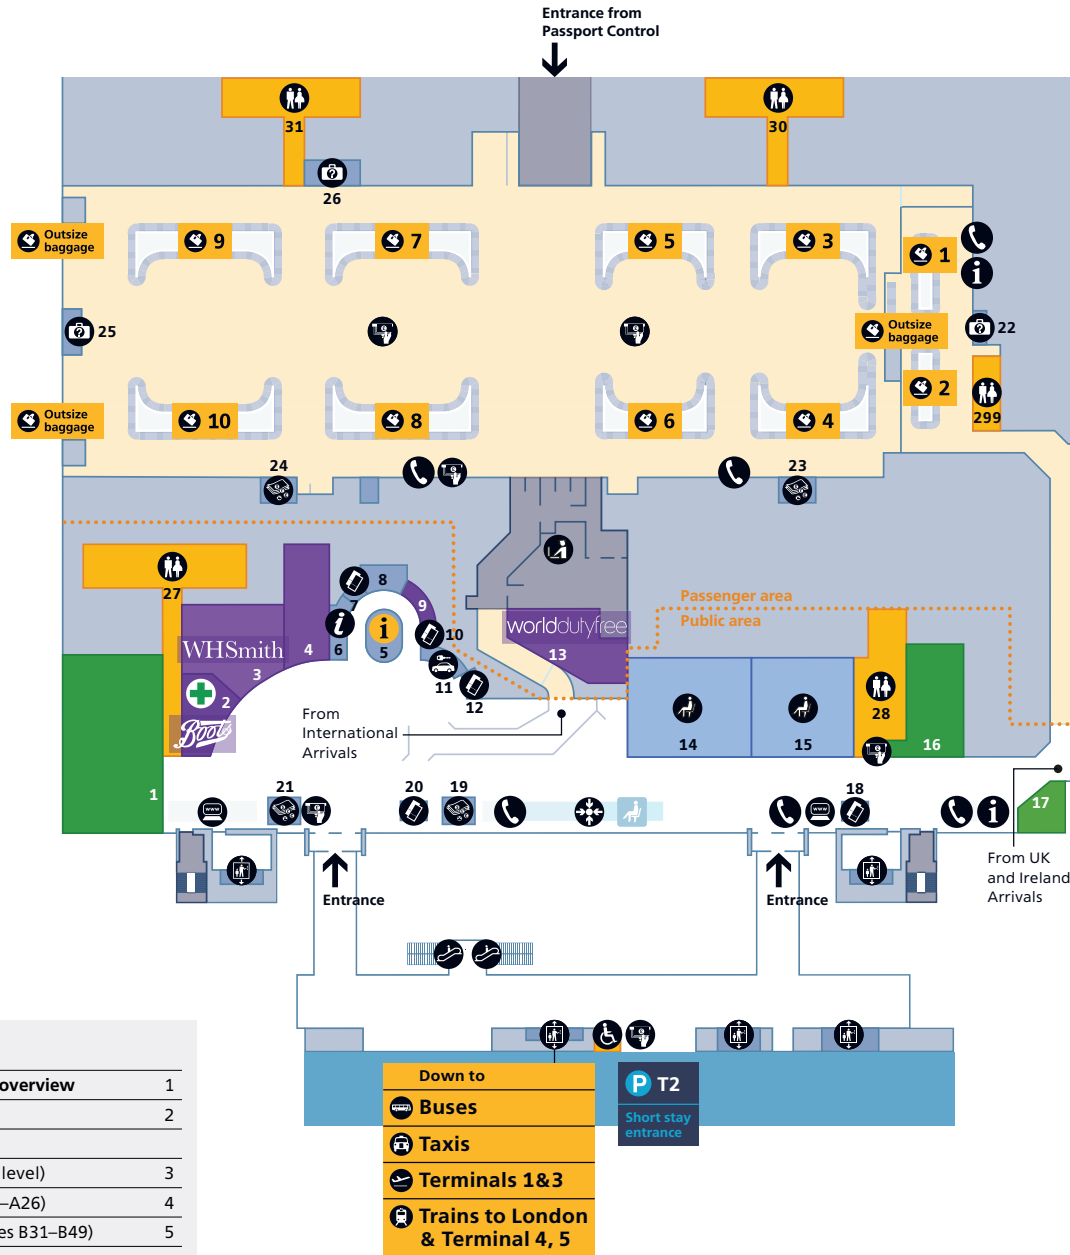

Contents

Heathrow Airport overview	1
Check-in	2
Departures	
Level 5 (Check-in level)	3
Level 4 (Gates A1–A26)	4
Terminal 2B (Gates B31–B49)	5
Arrivals	
Arrivals	6
Onward travel	7

Terminal 2

Departures

Terminal 2B (Gates B31–B49)

Shopping	
Boots +	3
WHSmith	4
World Duty Free	1

Food and drink	
Caffè Nero	8

Services		
Airline lounge	Cash Machine	Seating
Lounge B1	Escalator	Special assistance 7
United Club lounge 5	Help point	Stairs
Lounge B3	Internet facility	Telephone
Air Canada Maple Leaf lounge 9	Lift	Toilets
Bureau de change	Multi-faith prayer room 6	Accessible toilet All
Moneycorp 2	Pharmacy	Baby care All
		Drinking fountain All
Free Wi-Fi is available throughout the terminal. Network name: _Heathrow Wi-Fi		

Contents

Heathrow Airport overview	1
Check-in	2
Departures	
Level 5 (Check-in level)	3
Level 4 (Gates A1–A26)	4
Terminal 2B (Gates B31–B49)	5
Arrivals	
Arrivals	6
Onward travel	7

Terminal 2

Arrivals Level 1

Contents

Heathrow Airport overview	1
Check-in	2
Departures	
Level 5 (Check-in level)	3
Level 4 (Gates A1–A26)	4
Terminal 2B (Gates B31–B49)	5
Arrivals	
Arrivals	6
Onward travel	7

Shopping

Boots +	2
Excess Baggage Company	4
SIM Local	9
WHSmith	3
World Duty Free	13