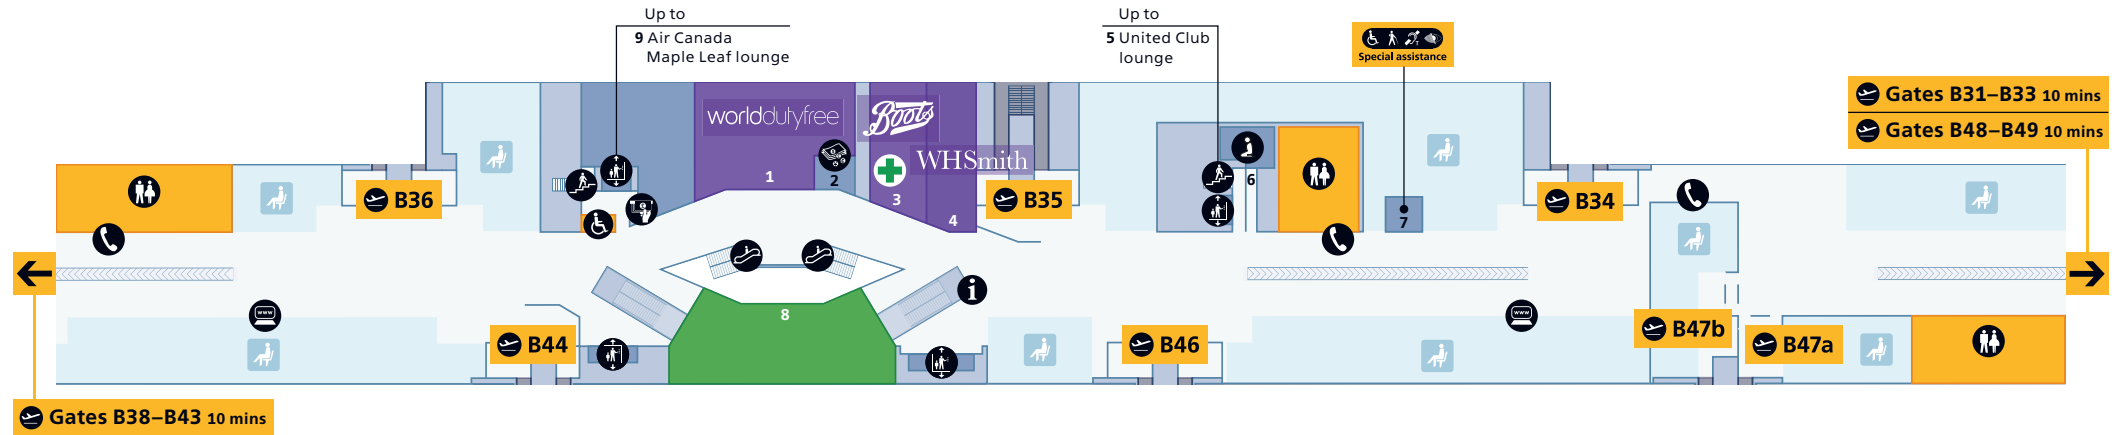

Food and drink			
Cafés		Bars & restaurants	
Ca'puccino	9	Caviar House & Prunier Seafood Bar	7
Caviar House & Prunier	2	La Salle	11
		Leon	3

Services			
Airline lounges	Bureau de change	Seating	
Lounge B1 near gate B46	Moneycorp 8	Special assistance 4	
United Club	Travelax 6	Stairs	
United Global First lounge	Escalator	Ticket sales 24	
Lounge B3 near gate B44	Information	Toilets	
Air Canada Maple Leaf lounge	Lift	Accessible toilet All	
Plaza Premium lounge 25	Multi-faith prayer room	Baby care All	
Airline service desk 24	Play area 5	Drinking fountain All	
Free Wi-Fi is available throughout the terminal. Network name: _Heathrow Wi-Fi			

Contents

Heathrow Airport overview	1
Check-in	2
Departures	
Level 5 (Check-in level)	3
Level 4 (Gates A1–A26)	4
Terminal 2B (Gates B31–B49)	5
Arrivals	
Arrivals	6
Onward travel	7

Terminal 2

Departures

Terminal 2B (Gates B31–B49)

Shopping	
Boots +	3
WHSmith	4
World Duty Free	1

Food and drink	
Caffè Nero	8

Services		
Airline lounge	Cash Machine	Seating
Lounge B1	Escalator	Special assistance 7
United Club lounge 5	Help point	Stairs
Lounge B3	Internet facility	Telephone
Air Canada Maple Leaf lounge 9	Lift	Toilets
Bureau de change	Multi-faith prayer room 6	Accessible toilet All
Moneycorp 2	Pharmacy	Baby care All
		Drinking fountain All
Free Wi-Fi is available throughout the terminal. Network name: _Heathrow Wi-Fi		

Contents

Heathrow Airport overview	1
Check-in	2
Departures	
Level 5 (Check-in level)	3
Level 4 (Gates A1–A26)	4
Terminal 2B (Gates B31–B49)	5
Arrivals	
Arrivals	6
Onward travel	7

Terminal 2

Arrivals Level 1