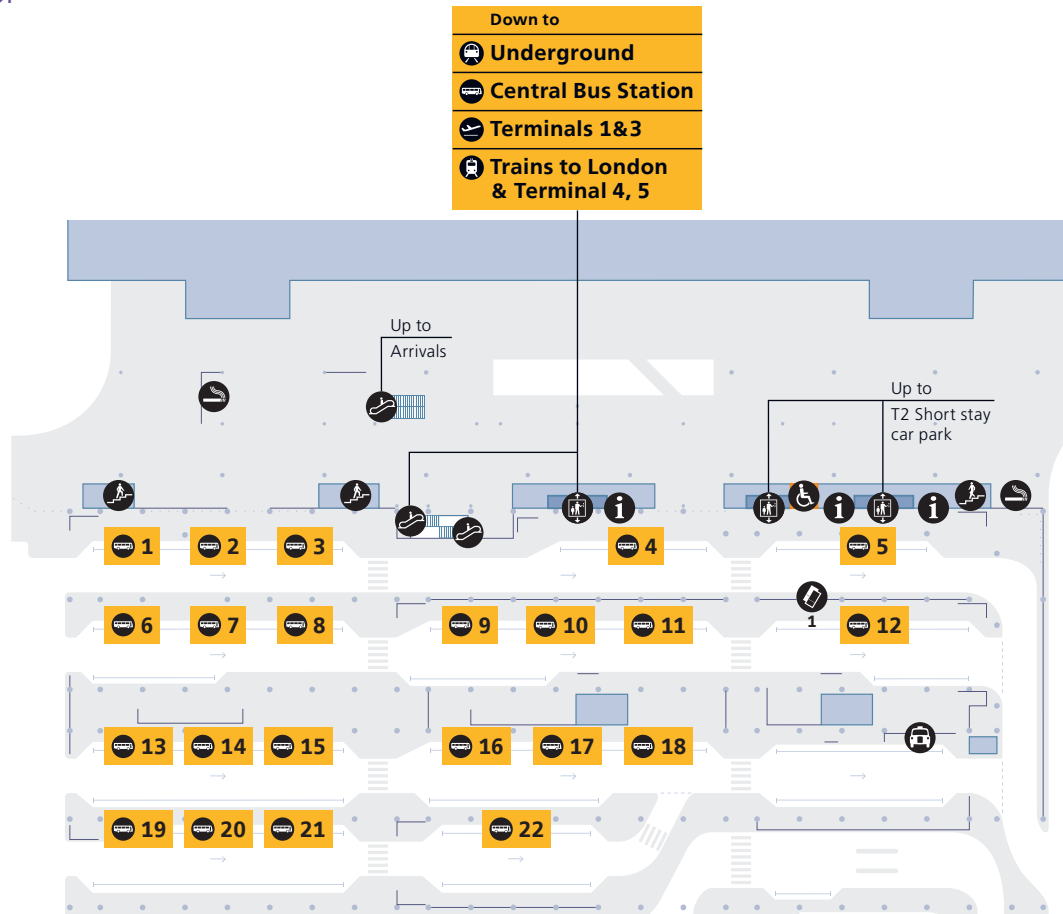

Contents

Heathrow Airport overview	1
Check-in	2
Departures	
Level 5 (Check-in level)	3
Level 4 (Gates A1–A26)	4
Terminal 2B (Gates B31–B49)	5
Arrivals	
Arrivals	6
Onward travel	7

Terminal 2

Arrivals Level 1

Contents

Heathrow Airport overview	1
Check-in	2
Departures	
Level 5 (Check-in level)	3
Level 4 (Gates A1–A26)	4
Terminal 2B (Gates B31–B49)	5
Arrivals	
Arrivals	6
Onward travel	7

Shopping

Boots +	2
Excess Baggage Company	4
SIM Local	9
WHSmith	3
World Duty Free	13

Food and drink

Caffè Nero	1, 17
M&S Simply Food	16

Services

Airline lounge		Car rental desk	11	Ticket sales	
United Club lounge	14	Cash machine		Heathrow Express	12, 20
Plaza Premium lounge	15	Escalator		Hotel by Bus	7
Airport Information	5, 8	Help point		National Express	10
Baggage enquiries	22, 25, 26	Internet facility		Toilets	
Baggage reclaim		Lift		Accessible toilet	All
Bureau de change		Meeting point		Baby care	28–31
Moneycorp	19, 23	Seating		Drinking fountain	29–31
Travellex	21, 24	Stairs		Tourist information	6
		Telephone		Tourist services by British Hotel Reservation Centre	6

Free Wi-Fi is available throughout the terminal. Network name: _Heathrow Wi-Fi

Terminal 2

Arrivals (onward travel)

Ground floor

Services

Accessible toilet	Help point	Taxi rank
Bus stop	Lift	Ticket sales
Escalator	Smoking area	Hotel Hoppa 1
	Stairs	